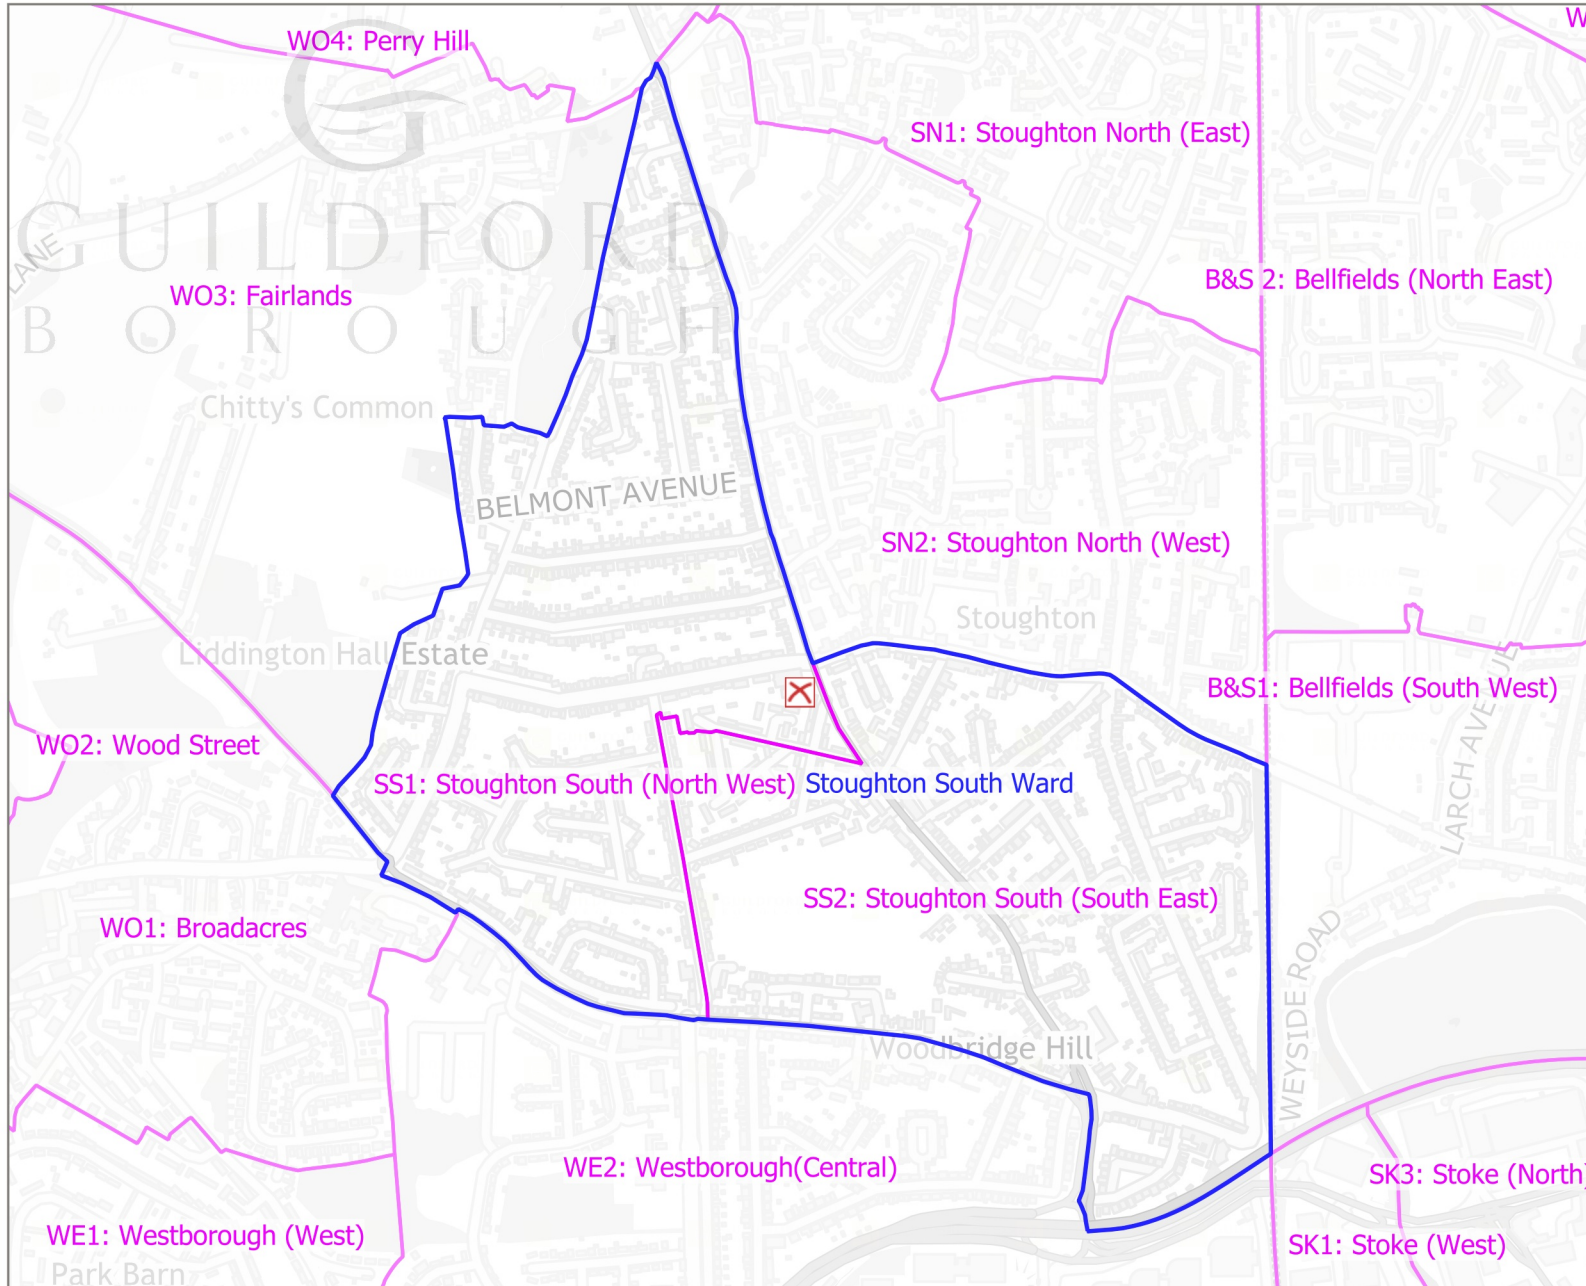

Ward and Polling District Boundaries - Stoughton South Ward

Legend

- Ward Boundary
- Polling District
- X Polling Station

Polling Station List

Emmanuel Church

Emmanuel Church

Publication Date: 2022-11-25

Scale at A4:
Diagrammatic